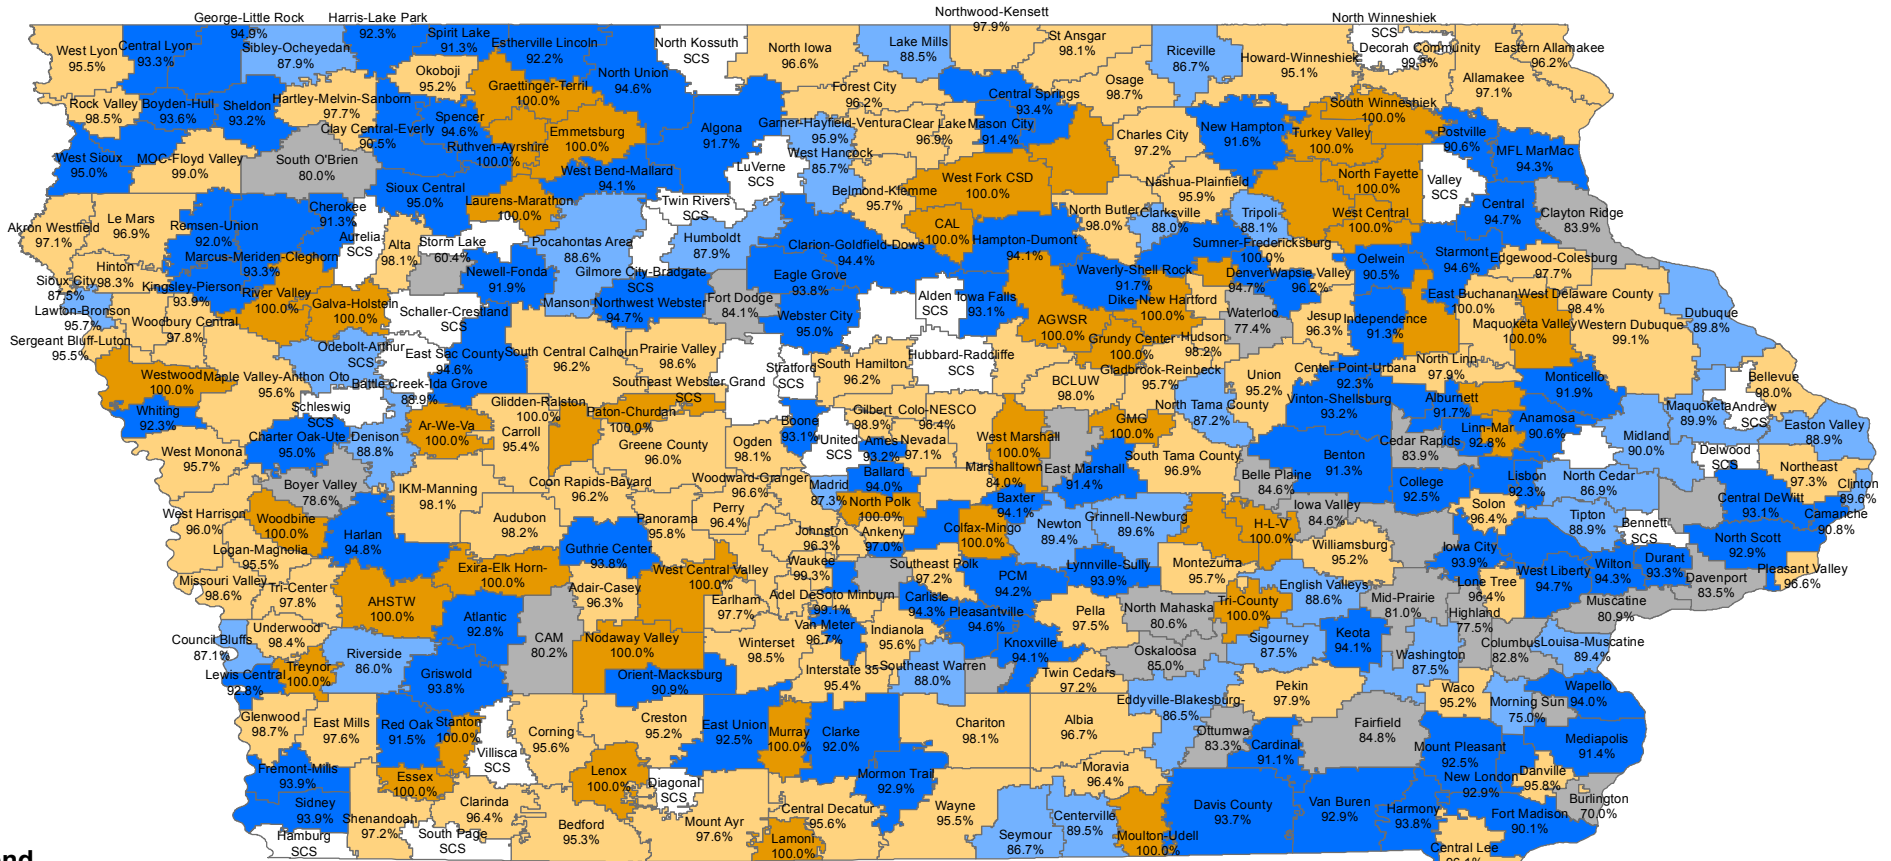

Iowa Association of School Boards Four-Year Graduation Rates for the Class of 2016 by District

[Click Here for Department of Education Graduation Rate Data](#)

Legend

Iowa School Districts

Graduation Rate - Class of 2016

- Small Cell Size (SCS) - No Rate Published (25 Districts)
- 60.4% - 85.0% (26 Districts)
- 85.1% - 90.0% (37 Districts)
- 90.1% - 95.0% (107 Districts)
- 95.1% - 99.9% (93 Districts)
- 100.0% (45 Districts)