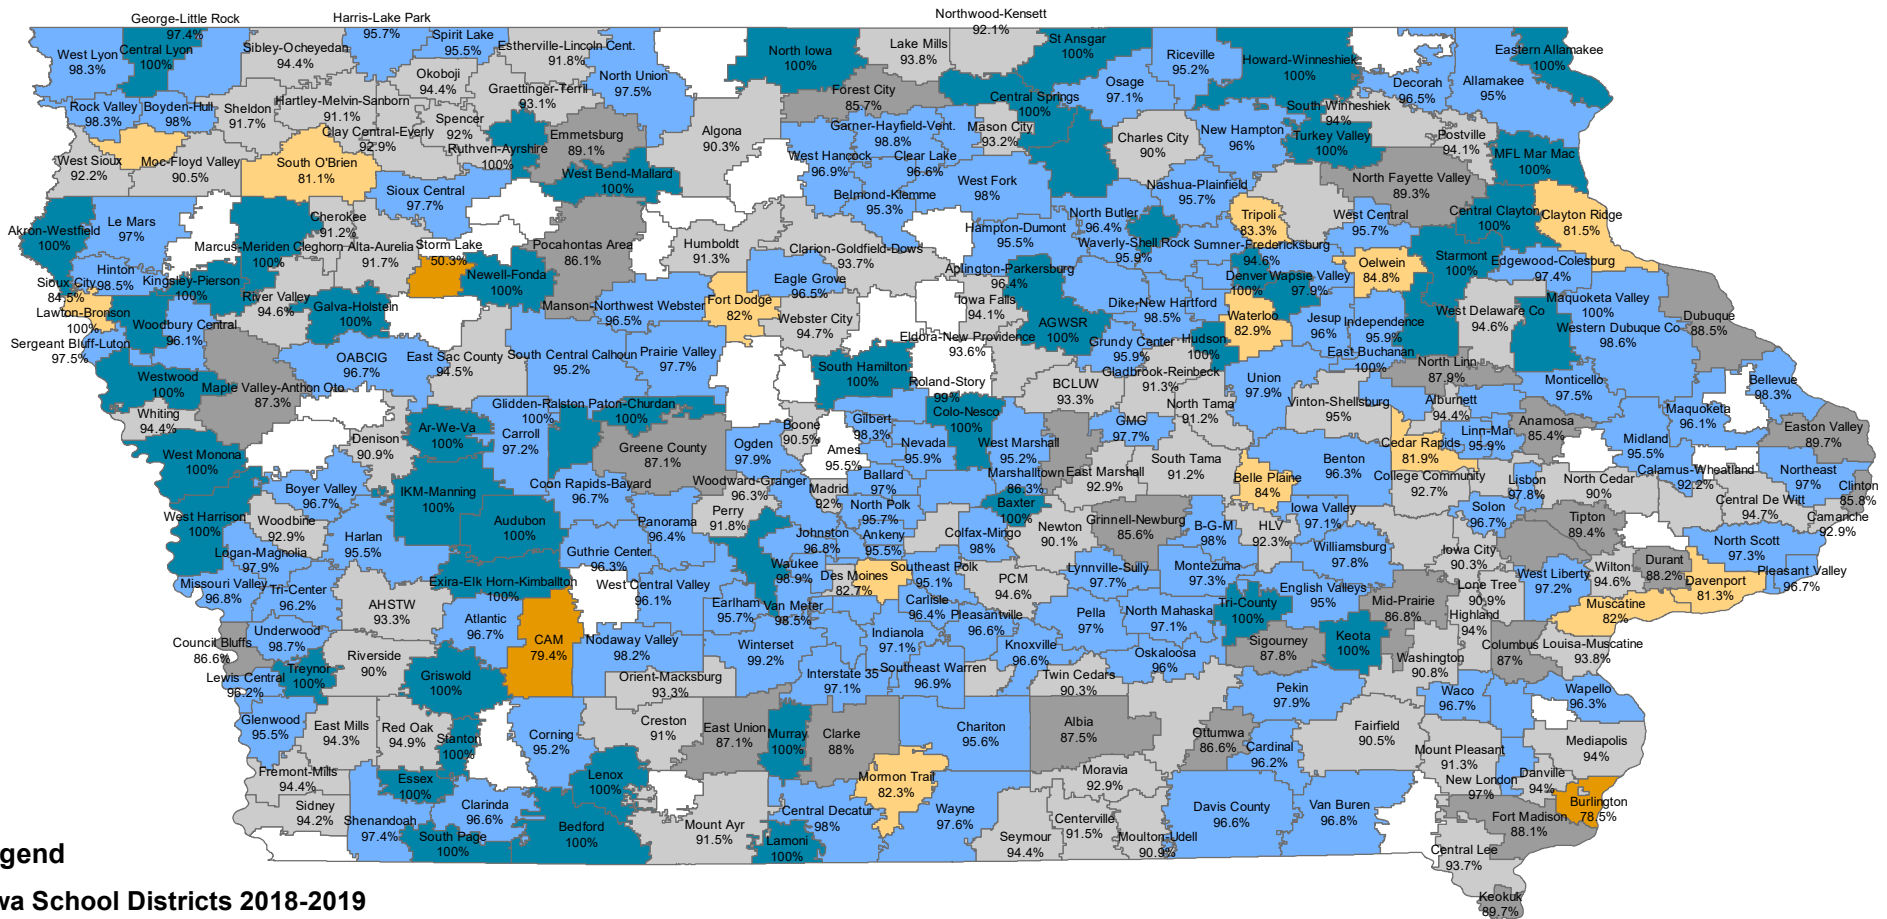

Iowa Association of School Boards

Class of 2019: Four-Year Graduation Rate by School District

[Click Here to Access the Department of Education's Graduation Rate File](#)

Legend

Iowa School Districts 2018-2019

4-Year Graduation Rate - Class of 2019

- 100.0% (50 Districts)
- 95.0% to 99.9% (128 Districts)
- 90.0% to 94.9% (81 Districts)
- 85.0% to 89.9% (26 Districts)
- 80.0% to 84.9% (14 Districts)
- Less than 80.0% (3 Districts)
- No High School or Small Class Size (28 Districts)