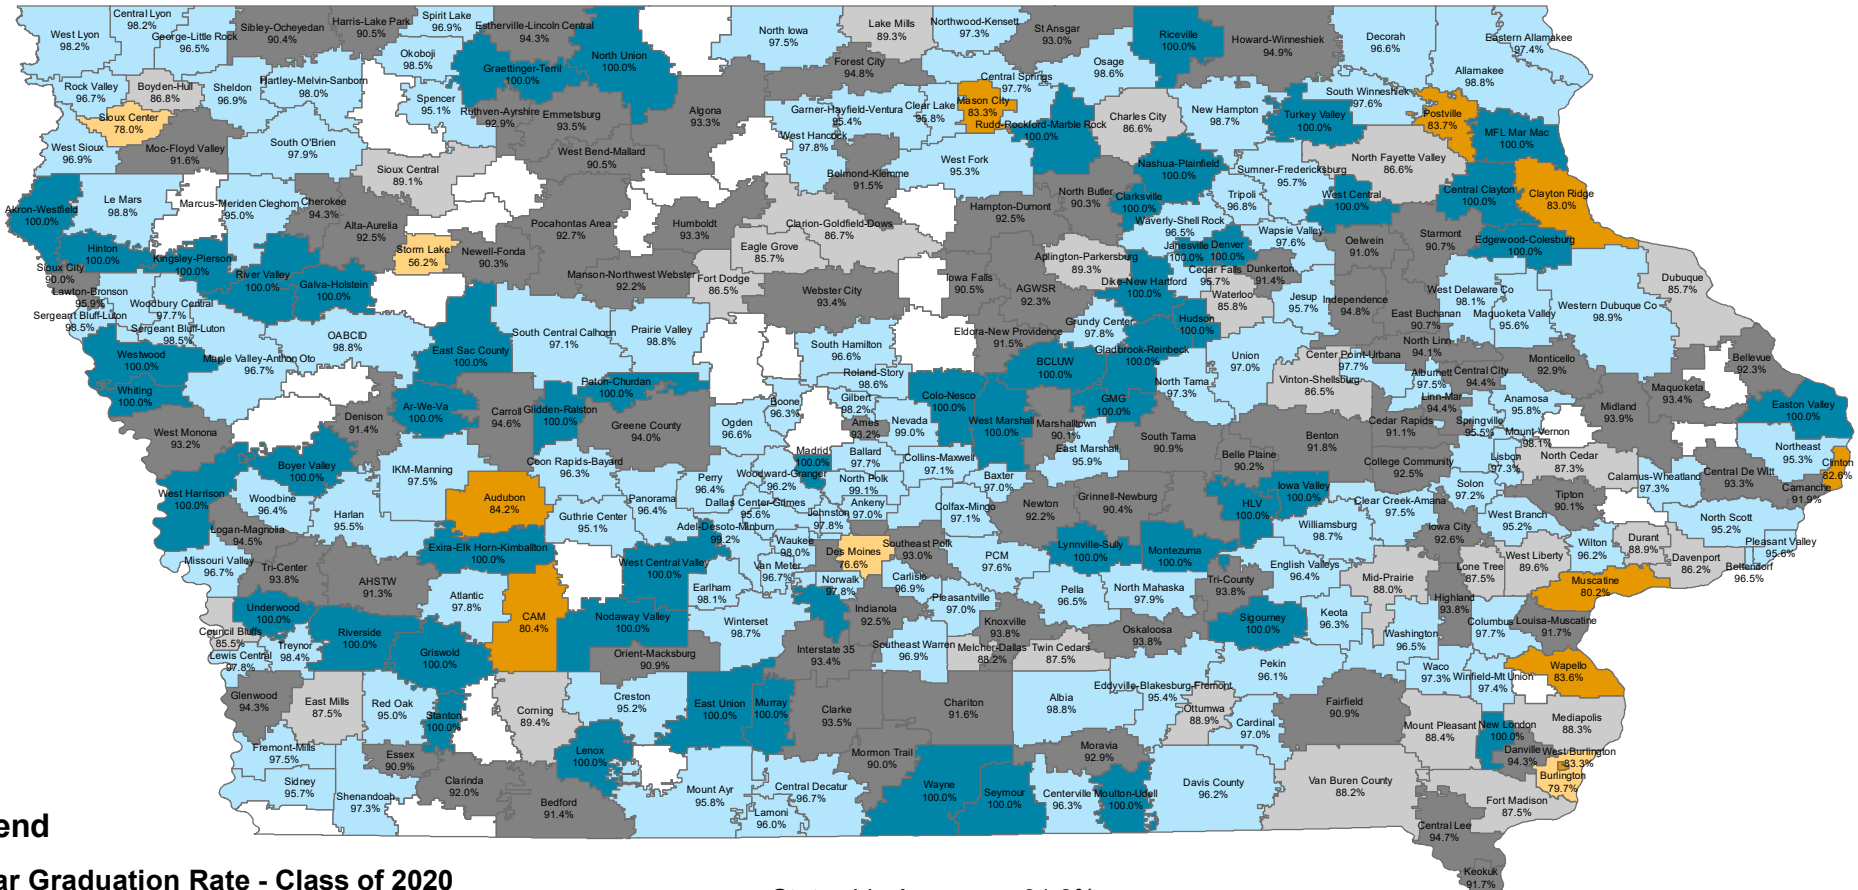

Iowa Association of School Boards

Class of 2020: Four-Year Graduation Rate by School District

[Click Here to Access The Department of Education's Graduation Rate File](#)

Legend

4-Year Graduation Rate - Class of 2020

- 100.0% (55 Districts)
- 95.0% to 99.9% (123 Districts)
- 90.0% to 94.9% (81 Districts)
- 85.0% to 89.9% (28 Districts)
- 80.0% to 84.9% (9 Districts)
- Less than 80.0% (4 Districts)
- No High School or Small Cell Size (27 Districts)