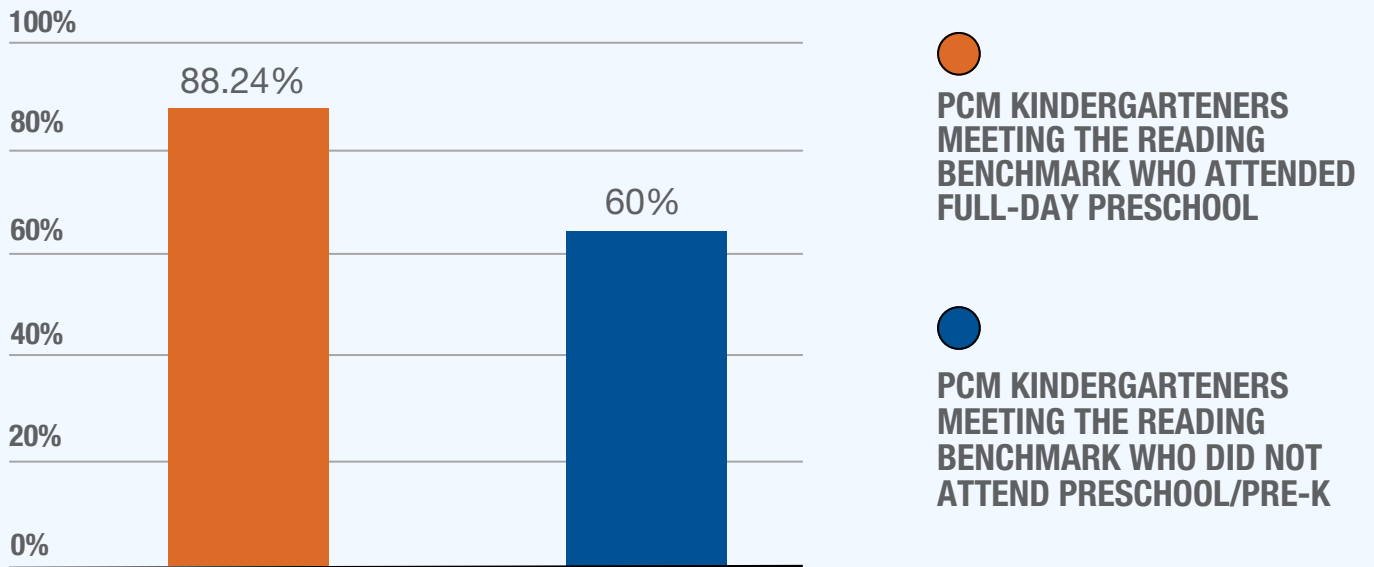

# PRESCHOOL SETS STUDENTS UP FOR SUCCESS: PCM COMMUNITY SCHOOL DISTRICT DATA

*The Iowa Preschool Coalition*

*Iowa Association of Christian Schools | Iowa Association of School Boards |  
Iowa Catholic Conference | School Administrators of Iowa*