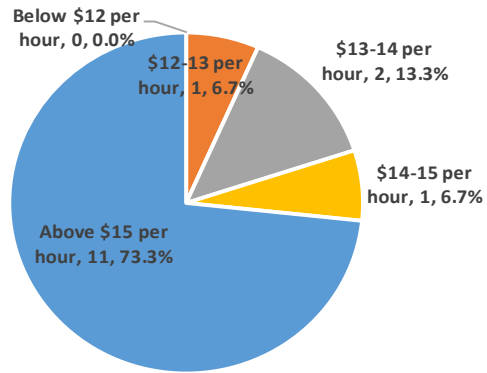

Para Educators Starting Wage: Districts with 2500 and above

Starting Wage for Para Educators: Districts 2500 and Above

15 Districts in this Enr. Category

Starting Wage	Number of Districts	% of Districts
Below $12 per hour	0	0.0%
$12-13 per hour	1	6.7%
$13-14 per hour	2	13.3%
$14-15 per hour	1	6.7%
Above $15 per hour	11	73.3%
Total	15	100.0%