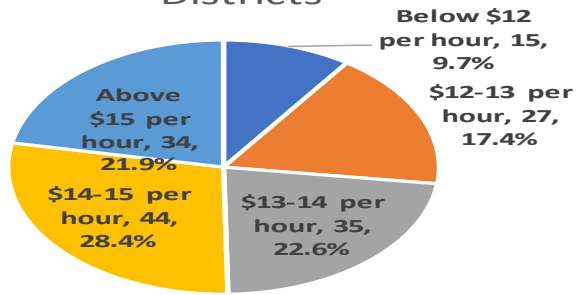

**Para Educators Starting Wage: All Districts**

Starting Wage for Para Educators: All Districts

Survey Responses All Districts = 155

Starting Wage	Number of Districts	% of Districts
Below \$12 per hour	15	9.7%
\$12-13 per hour	27	17.4%
\$13-14 per hour	35	22.6%
\$14-15 per hour	44	28.4%
Above \$15 per hour	34	21.9%
<b>Total</b>	<b>155</b>	<b>100.0%</b>

**Para Educators Starting Wage: Districts Less than 500**

Starting Wage for Para Educators: Districts <500

34 Districts in this Enr. Category

Starting Wage	Number of Districts	% of Districts
Below \$12 per hour	5	14.7%
\$12-13 per hour	7	20.6%
\$13-14 per hour	12	35.3%
\$14-15 per hour	8	23.5%
Above \$15 per hour	2	5.9%
<b>Total</b>	<b>34</b>	<b>100.0%</b>