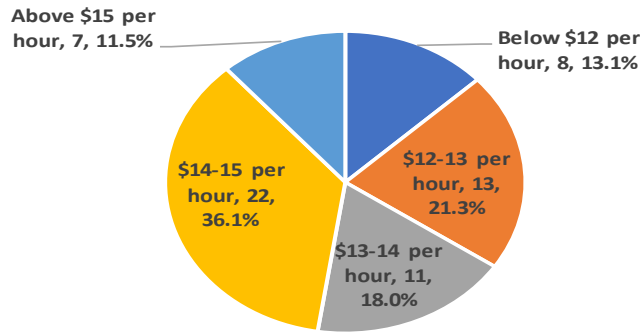

**Para Educators Starting Wage: Districts Less than 500**

Starting Wage for Para Educators: Districts <500

34 Districts in this Enr. Category

Starting Wage	Number of Districts	% of Districts
Below \$12 per hour	5	14.7%
\$12-13 per hour	7	20.6%
\$13-14 per hour	12	35.3%
\$14-15 per hour	8	23.5%
Above \$15 per hour	2	5.9%
<b>Total</b>	<b>34</b>	<b>100.0%</b>

**Para Educators Starting Wage: Districts 500-999**

**Starting Wage for Para Educators: Districts 500-999**

61 Distrits in this Enr. Category

Starting Wage	Number of Districts	% of Districts
Below \$12 per hour	8	13.1%
\$12-13 per hour	13	21.3%
\$13-14 per hour	11	18.0%
\$14-15 per hour	22	36.1%
Above \$15 per hour	7	11.5%
<b>Total</b>	<b>61</b>	<b>100.0%</b>