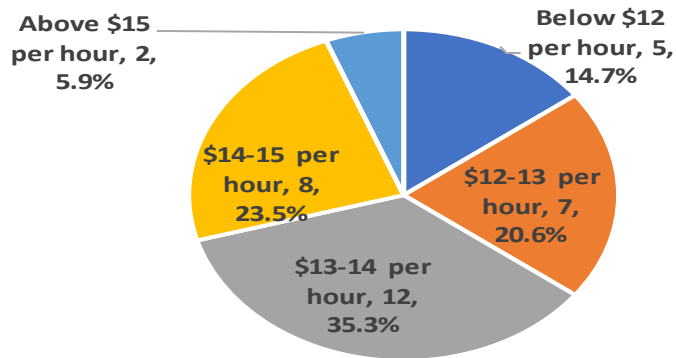

**Para Educators Starting Wage: All Districts**

Starting Wage for Para Educators: All Districts

Survey Responses All Districts = 155

Starting Wage	Number of Districts	% of Districts
Below \$12 per hour	15	9.7%
\$12-13 per hour	27	17.4%
\$13-14 per hour	35	22.6%
\$14-15 per hour	44	28.4%
Above \$15 per hour	34	21.9%
<b>Total</b>	<b>155</b>	<b>100.0%</b>

**Para Educators Starting Wage: Districts Less than 500**

Starting Wage for Para Educators: Districts <500

34 Districts in this Enr. Category

Starting Wage	Number of Districts	% of Districts
Below \$12 per hour	5	14.7%
\$12-13 per hour	7	20.6%
\$13-14 per hour	12	35.3%
\$14-15 per hour	8	23.5%
Above \$15 per hour	2	5.9%
<b>Total</b>	<b>34</b>	<b>100.0%</b>