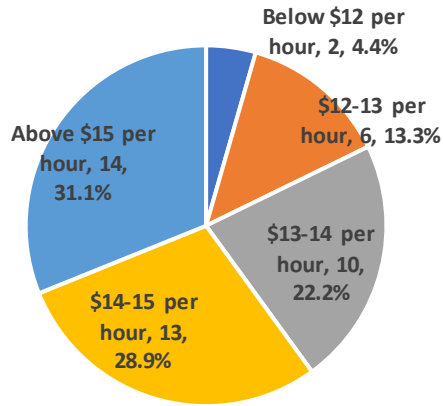

Para Educators Starting Wage: Districts 1000-2499

Starting Wage for Para Educators: Districts 1000-2499

45 Distrits in this Enr. Category

Starting Wage	Number of Districts	% of Districts
Below $12 per hour	2	4.4%
$12-13 per hour	6	13.3%
$13-14 per hour	10	22.2%
$14-15 per hour	13	28.9%
Above $15 per hour	14	31.1%
Total	45	100.0%