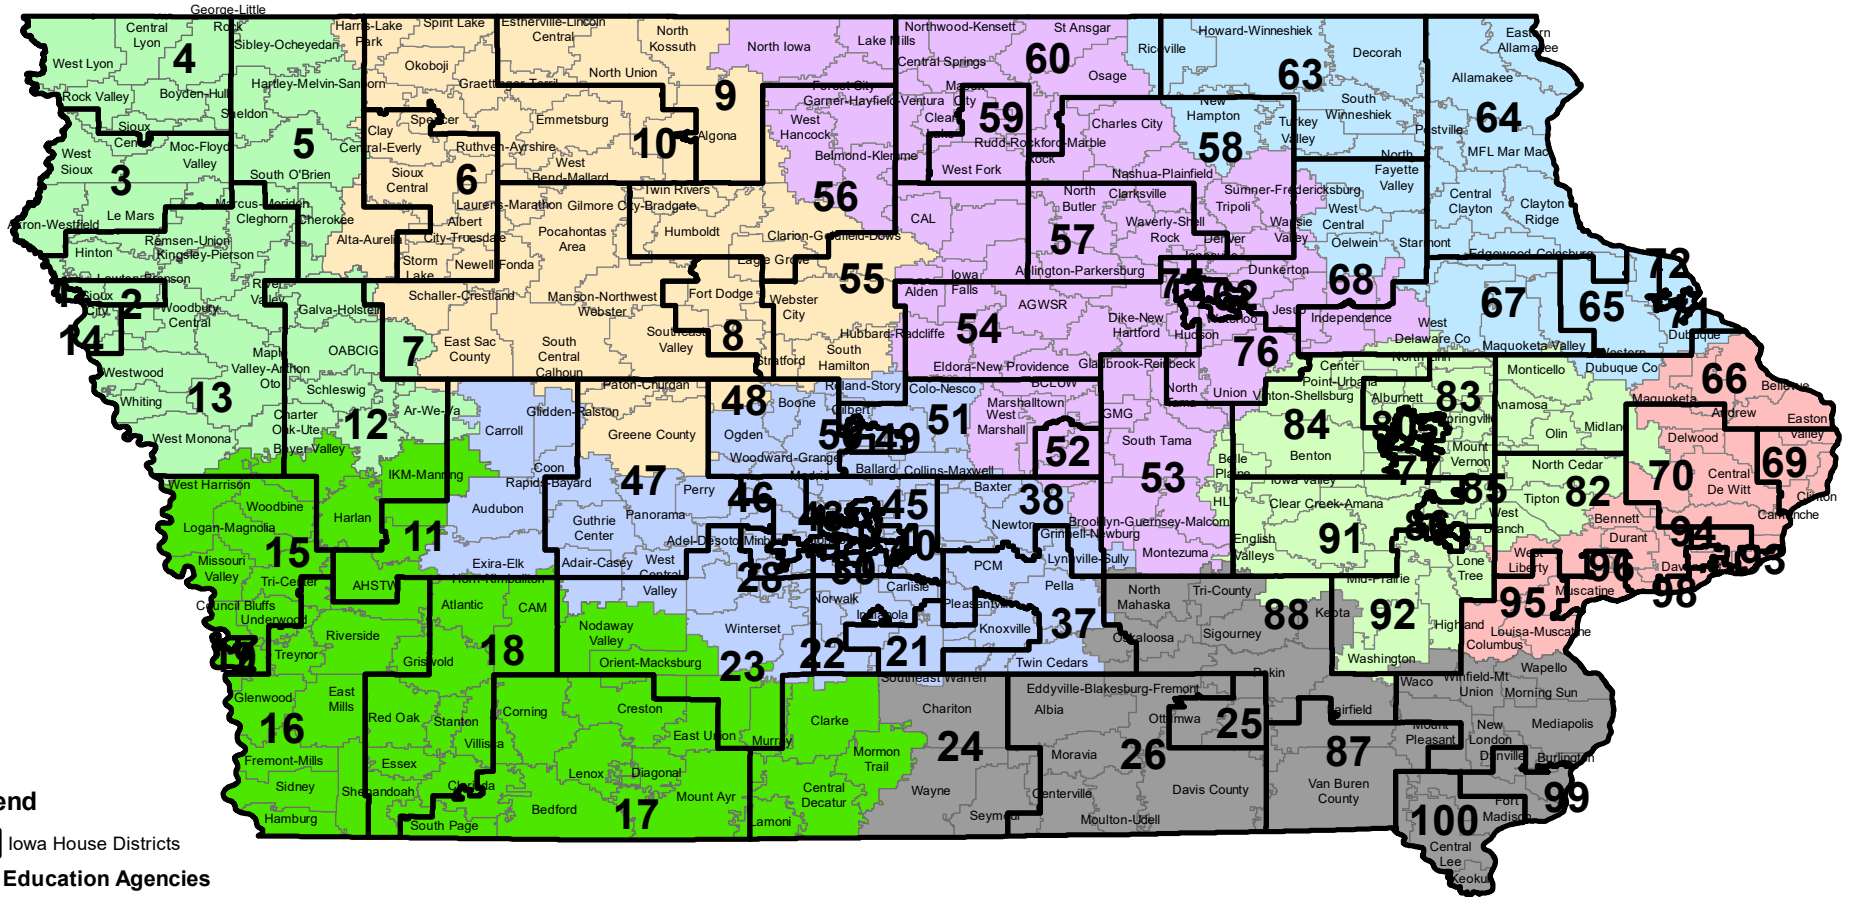

Iowa Association of School Boards

Iowa Legislative House Districts, Area Education Agencies, and School Districts

FY 2024

- Legend**
- Iowa House Districts
 - Area Education Agencies**
 - Keystone AEA
 - Prairie Lakes AEA
 - Central Rivers AEA
 - Mississippi Bend AEA
 - Grant Wood AEA
 - Heartland AEA
 - Northwest AEA
 - Green Hills AEA
 - Great Prairie AEA

Sources:
Iowa General Assembly - Legislative District Shapefile
IASB analysis