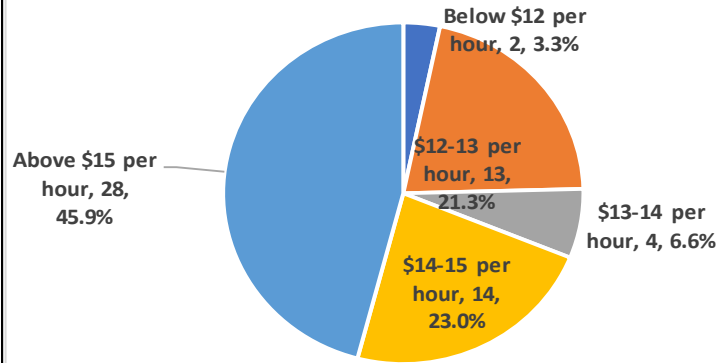

**Other Starting Wage: Districts Less than 500**

Starting Wage for Para Educators: Districts <500

34 Districts in this Enr. Category

Starting Wage	Number of Districts	% of Districts
Below \$12 per hour	4	11.8%
\$12-13 per hour	3	8.8%
\$13-14 per hour	4	11.8%
\$14-15 per hour	13	38.2%
Above \$15 per hour	10	29.4%
<b>Total</b>	<b>34</b>	<b>100.0%</b>

**Other Starting Wage: Districts 500-999**

**Starting Wage for Para Educators: Districts 500-999**

61 Districts in this Enr. Category

Starting Wage	Number of Districts	% of Districts
Below \$12 per hour	2	3.3%
\$12-13 per hour	13	21.3%
\$13-14 per hour	4	6.6%
\$14-15 per hour	14	23.0%
Above \$15 per hour	28	45.9%
<b>Total</b>	<b>61</b>	<b>100.0%</b>