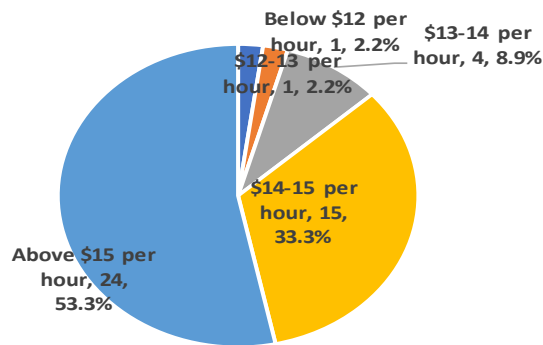

**Other Starting Wage: Districts 500-999**

**Starting Wage for Para Educators: Districts 500-999**

61 Districts in this Enr. Category

Starting Wage	Number of Districts	% of Districts
Below \$12 per hour	2	3.3%
\$12-13 per hour	13	21.3%
\$13-14 per hour	4	6.6%
\$14-15 per hour	14	23.0%
Above \$15 per hour	28	45.9%
<b>Total</b>	<b>61</b>	<b>100.0%</b>

**Other Starting Wage: Districts 1000-2499**

**Starting Wage for Para Educators: Districts 1000-2499**

45 Districts in this Enr. Category

Starting Wage	Number of Districts	% of Districts
Below \$12 per hour	1	2.2%
\$12-13 per hour	1	2.2%
\$13-14 per hour	4	8.9%
\$14-15 per hour	15	33.3%
Above \$15 per hour	24	53.3%
<b>Total</b>	<b>45</b>	<b>100.0%</b>