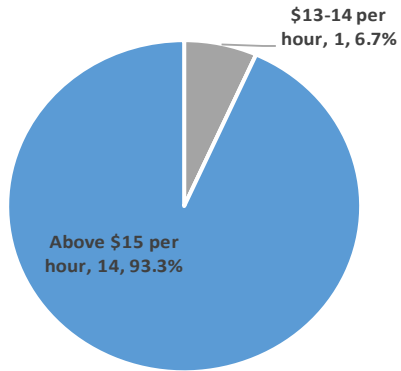

Other Starting Wage: Districts with 2500 and above

Starting Wage for Para Educators: Districts 2500 and Above

15 Districts in this Enr. Category

Starting Wage	Number of Districts	% of Districts
Below $12 per hour	0	0.0%
$12-13 per hour	0	0.0%
$13-14 per hour	1	6.7%
$14-15 per hour	0	0.0%
Above $15 per hour	14	93.3%
Total	15	100.0%