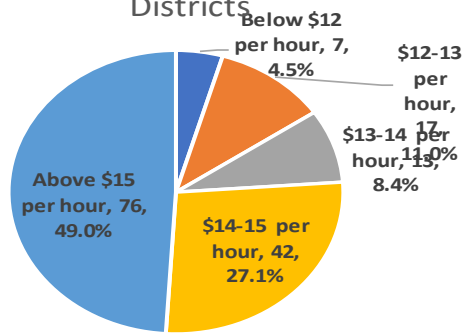

**Other Starting Wage: All Districts**

Starting Wage for Para Educators: All Districts

Survey Responses All Districts = 155

Starting Wage	Number of Districts	% of Districts
Below \$12 per hour	7	4.5%
\$12-13 per hour	17	11.0%
\$13-14 per hour	13	8.4%
\$14-15 per hour	42	27.1%
Above \$15 per hour	76	49.0%
<b>Total</b>	<b>155</b>	<b>100.0%</b>

**Other Starting Wage: Districts Less than 500**

Starting Wage for Para Educators: Districts <500

34 Districts in this Enr. Category

Starting Wage	Number of Districts	% of Districts
Below \$12 per hour	4	11.8%
\$12-13 per hour	3	8.8%
\$13-14 per hour	4	11.8%
\$14-15 per hour	13	38.2%
Above \$15 per hour	10	29.4%
<b>Total</b>	<b>34</b>	<b>100.0%</b>