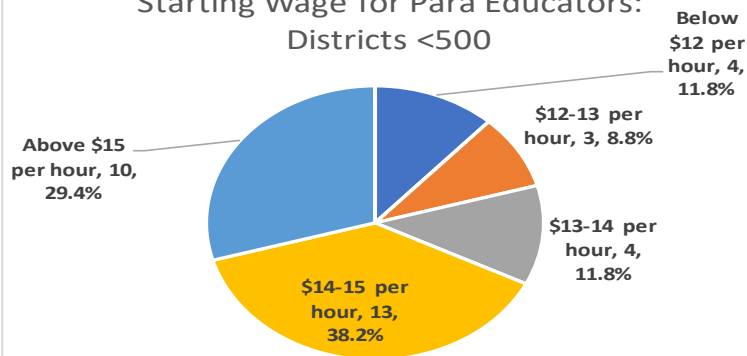

**Other Starting Wage: All Districts**

Starting Wage for Para Educators: All Districts

Survey Responses All Districts = 155

Starting Wage	Number of Districts	% of Districts
Below \$12 per hour	7	4.5%
\$12-13 per hour	17	11.0%
\$13-14 per hour	13	8.4%
\$14-15 per hour	42	27.1%
Above \$15 per hour	76	49.0%
<b>Total</b>	<b>155</b>	<b>100.0%</b>

**Other Starting Wage: Districts Less than 500**

Starting Wage for Para Educators: Districts <500

34 Districts in this Enr. Category

Starting Wage	Number of Districts	% of Districts
Below \$12 per hour	4	11.8%
\$12-13 per hour	3	8.8%
\$13-14 per hour	4	11.8%
\$14-15 per hour	13	38.2%
Above \$15 per hour	10	29.4%
<b>Total</b>	<b>34</b>	<b>100.0%</b>